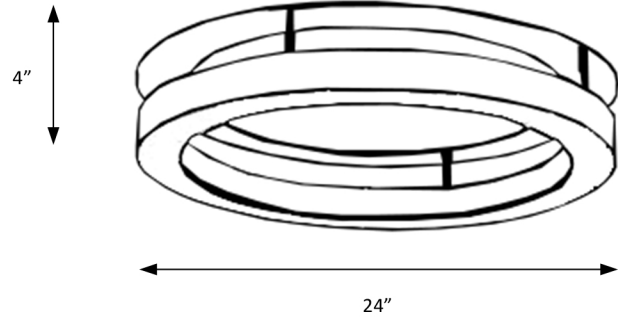

Catalog #		Type
Project		
Comments		Data
Prepared By		

Ring

ORDERING INFORMATION

DZ-RING-24	SIZE	FINISH	CCT	ELECTRICAL	OPTIONS
	Dia: 24"	Brush Nickel	3 - 3000K 4 - 4000K 5 - 5000K 6 - 6000K	1 - 120V	1 - TRIAC Dim

SPECIFICATIONS

DIMENSIONS

Height: 4" Max adjustable
Diameters: Ø24" Outer Ring

FINISH

Brush Nickel

ELECTRICAL

Input Voltage: 120V
Wattage: 40W
Light Source: Solid State Integral LED
Color Temp. (CCT): 3000K - 6000K
Dimming Type: TRIAC