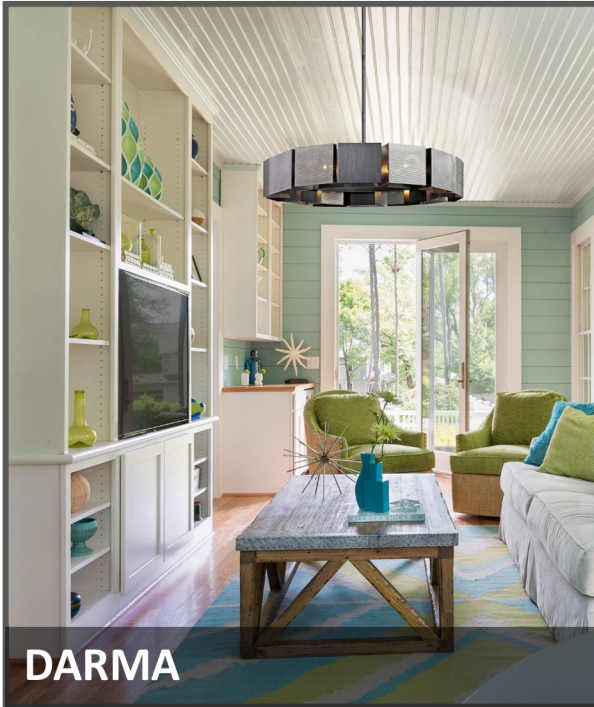

Catalog #		Type
Project		
Comments		Data
Prepared By		

DARMA

ORDERING INFORMATION

DZ-DCDM-1	SIZE	FINISH	CCT	ELECTRICAL	OPTIONS
	Dia: 36.25"	Graphite and Satin Nickel	3 - 3000K 4 - 4000K 5 - 5000K 6 - 6000K	1 - 120V	1 - TRIAC Dim

SPECIFICATIONS

DIMENSIONS

Height: 56.25" Max adjustable
Minimum Height: 14.25"
Diameters: Ø36.25" Outer Ring

FINISH

Graphite and Satin Nickel

ELECTRICAL

Input Voltage: 120V
Wattage: 9W x 10
Light Source: LED A19 - 9W
Color Temp. (CCT): 3000K - 6000K
Dimming Type: TRIAC