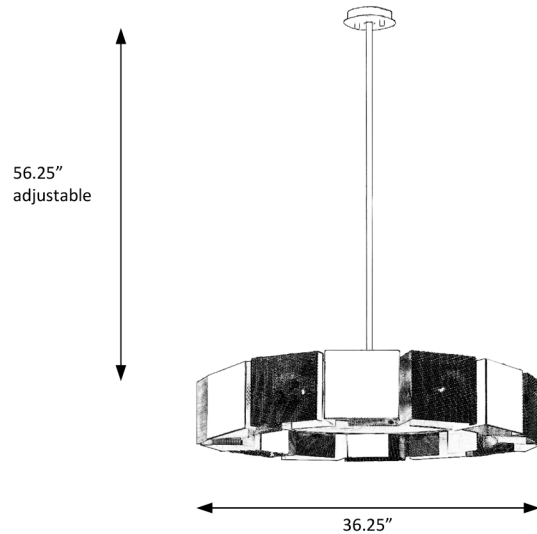

Catalog #		Type
Project		
Comments		Data
Prepared By		

DARMA

ORDERING INFORMATION

DZ-DCDM-1	SIZE	FINISH	CCT	ELECTRICAL	OPTIONS
	Dia: 36.25"	Graphite and Satin Nickel	3 - 3000K 4 - 4000K 5 - 5000K 6 - 6000K	1 - 120V	1 - TRIAC Dim

SPECIFICATIONS

DIMENSIONS

Height: 56.25" Max adjustable
Minimum Height: 14.25"
Diameters: Ø36.25" Outer Ring

FINISH

Graphite and Satin Nickel

ELECTRICAL

Input Voltage: 120V
Wattage: 9W x 10
Light Source: LED A19 - 9W
Color Temp. (CCT): 3000K - 6000K
Dimming Type: TRIAC