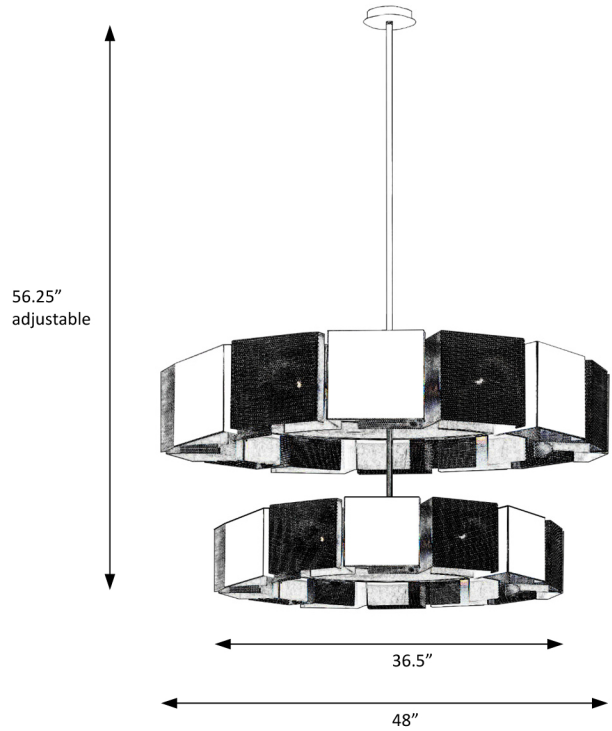

Catalog #		Type
Project		
Comments		Data
Prepared By		

ORDERING INFORMATION

DZ-DCDM-2	SIZE	FINISH	CCT	ELECTRICAL	OPTIONS
	Dia: 48"	Graphite and Satin Nickel	3 - 3000K 4 - 4000K 5 - 5000K 6 - 6000K	1 - 120V	1 - TRIAC Dim

SPECIFICATIONS

DIMENSIONS

Height: 56.25" Max adjustable
Minimum Height: 14.25"
Diameters: Ø48" Outer Ring

ELECTRICAL

Input Voltage: 120V
Wattage: 9W x 20
Light Source: LED A19 - 9W
Color Temp. (CCT): 3000K - 6000K
Dimming Type: TRIAC