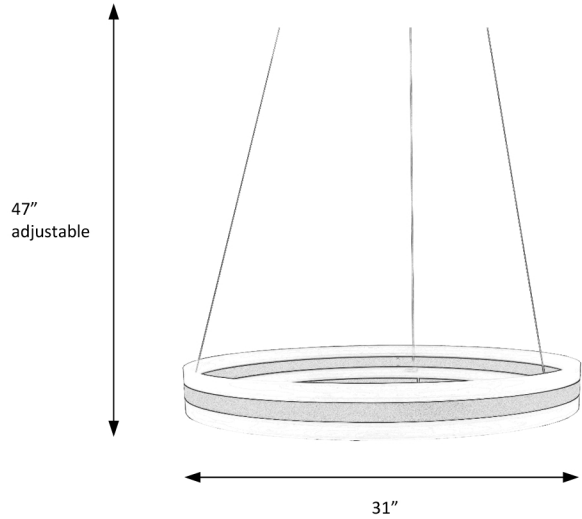

Catalog #		Type
Project		
Comments		Data
Prepared By		

ORDERING INFORMATION

DZ-LC-011-AD006-100	SIZE	FINISH	CCT	ELECTRICAL	OPTIONS
	Dia: 31"	1 - Black	3 - 3000K	1 - 120V	1 - TRIAC Dim
		2 - White	4 - 4000K	2 - 277V	2 - 0 - 10V
		3 - Custom	5 - 5000K		
			6 - 6000K		

SPECIFICATIONS

DIMENSIONS

Height: 47" Max adjustable
 Minimum Height: 6"
 Diameters: Ø31" Outer Ring

FINISH

Black
 Optional: White available on request

ELECTRICAL

Input Voltage: 120V
 Wattage: 100W
 Light Source: Solid State Integral LED
 Color Temp. (CCT): 3000K - 6000K
 Lumen Output: 7200 lm
 Dimming Type: TRIAC / ELV . (0-10V available on request)