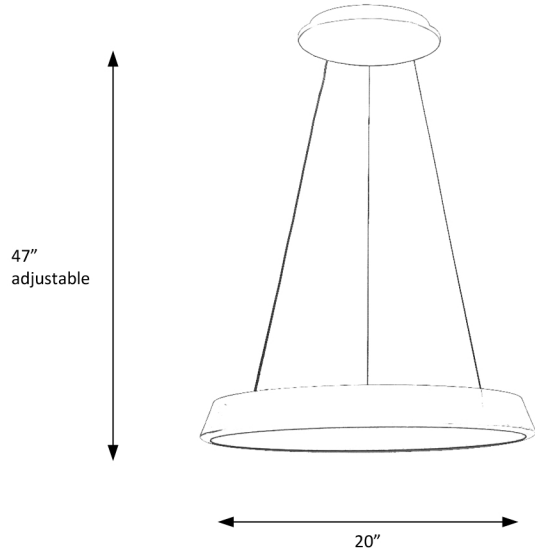

Catalog #		Type
Project		
Comments		Data
Prepared By		

ORDERING INFORMATION

DZ-TPLD20110928-500	SIZE	FINISH	CCT	ELECTRICAL	OPTIONS
	Dia: 20"	1 - Black	3 - 3000K	1 - 120V	1 - TRIAC Dim
		2 - White	4 - 4000K	2 - 277V	2 - 0 - 10V
		3 - Custom	5 - 5000K		
			6 - 6000K		

SPECIFICATIONS

DIMENSIONS

Height: 47" Max adjustable
 Minimum Height: 6"
 Diameters: Ø20" Outer Ring

FINISH

Matt white
 Optional: White available on request

ELECTRICAL

Input Voltage: 120V
 Wattage: 23W
 Light Source: Solid State Integral LED
 Color Temp. (CCT): 3000K - 6000K
 Lumen Output: 1656 lm
 Dimming Type: TRIAC / ELV . (0-10V available on request)