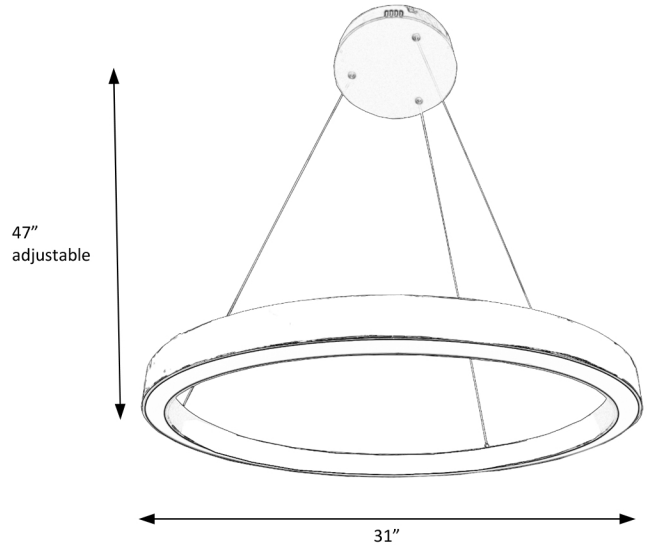

Catalog #		Type
Project		
Comments		Data
Prepared By		

ORDERING INFORMATION

DZ-LC-011-EC018-IPO-48	SIZE	FINISH	CCT	ELECTRICAL	OPTIONS
	Dia: 31"	1 - Rose Gold 2 - Chrome	3 - 3000K 4 - 4000K 5 - 5000K 6 - 6000K	1 - 120V 2 - 277V	1 - TRIAC Dim 2 - 0 - 10V

SPECIFICATIONS

DIMENSIONS

Height: 47" Max adjustable
Minimum Height: 6"
Diameters: Ø31" Outer Ring

FINISH

Rose Gold
Optional: Chrome available on request

ELECTRICAL

Input Voltage: 120V
Wattage: 48W
Light Source: Solid State Integral LED
Color Temp. (CCT): 3000K - 6000K
Lumen Output: 3552 lm
Dimming Type: TRIAC / ELV . (0-10V available on request)