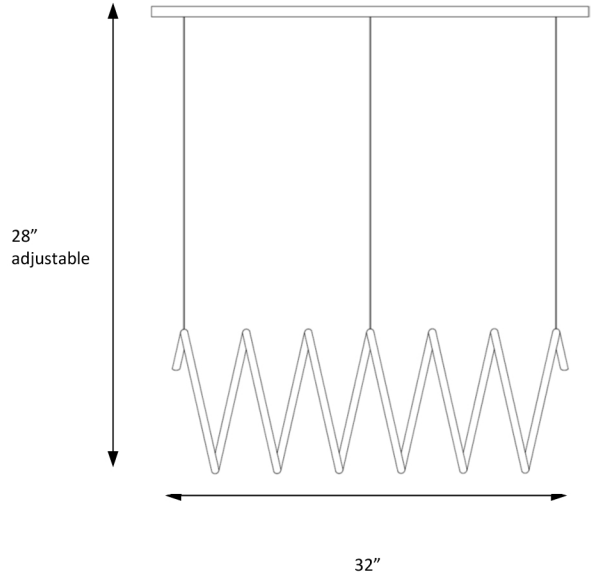

Catalog #		Type
Project		
Comments		Data
Prepared By		

ORDERING INFORMATION

DZ-LC-011-AC14-A	SIZE	FINISH	CCT	ELECTRICAL	OPTIONS
	H x W: 11" x 32"	1 - Black 2 - White 3 - Custom	3 - 3000K 4 - 4000K 5 - 5000K 6 - 6000K	1 - 120V 2 - 277V	1 - TRIAC Dim

SPECIFICATIONS

DIMENSIONS

Height: 28" Max adjustable
Minimum Height: 6"
Diameters: Ø11"

FINISH

Matt black
Optional: White available on request

ELECTRICAL

Input Voltage: 120V
Wattage: 90W
Light Source: Solid State Integral LED
Color Temp. (CCT): 3000K - 6000K
Lumen Output: 6480 lm
Dimming Type: TRIAC / ELV . (0-10V available on request)