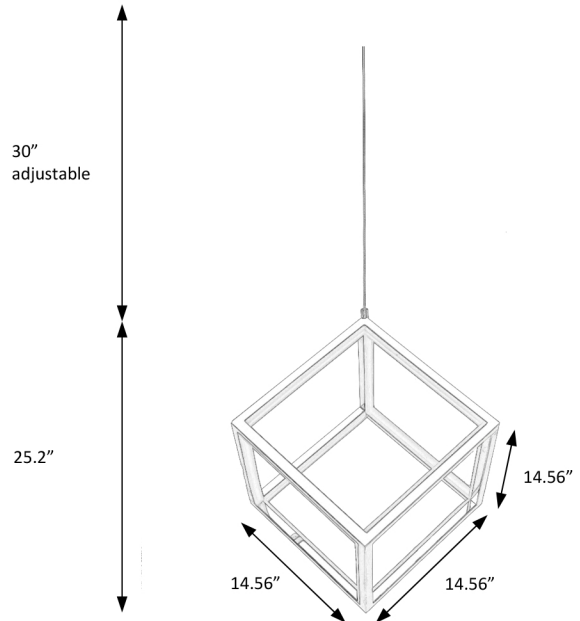

Catalog #		Type
Project		
Comments		Data
Prepared By		

ORDERING INFORMATION

DZ-TPLD20160912-L	SIZE	FINISH	CCT	ELECTRICAL	OPTIONS
	L x W: 14.56"	1 - Chrome 2 - Rose Gold	3 - 3000K 4 - 4000K 5 - 5000K 6 - 6000K	1 - 120V 2 - 277V	1 - TRIAC Dim 2 - 0 - 10V

SPECIFICATIONS

DIMENSIONS

Height: 30" Max adjustable
 Minimum Height: 6"
 Dimensions: 14.56" x 25.2" (Diagonal)

FINISH

Chrome
 Optional: White available on request

ELECTRICAL

Input Voltage: 120V
 Wattage: 17W
 Light Source: Solid State Integral LED
 Color Temp. (CCT): 3000K - 6000K
 Lumen Output: 1258 lm
 Dimming Type: TRIAC / ELV . (0-10V available on request)