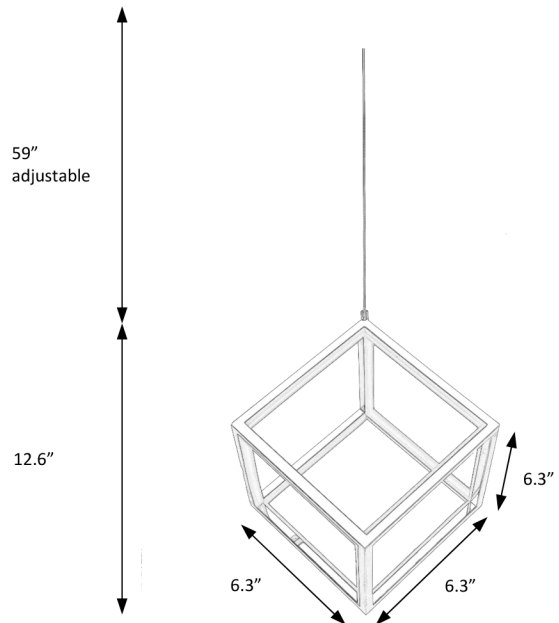

Catalog #		Type
Project		
Comments		Data
Prepared By		

ORDERING INFORMATION

DZ-TPLD20160912-L	SIZE	FINISH	CCT	ELECTRICAL	OPTIONS
	L x W: 6.3" x 6.3"	1 - Black 2 - White	3 - 3000K 4 - 4000K 5 - 5000K 6 - 6000K	1 - 120V 2 - 277V	1 - TRIAC Dim 2 - 0 - 10V

SPECIFICATIONS

DIMENSIONS

Height: 59" Max adjustable
Minimum Height: 6"
Dimensions: 6.3" x 12.6" (Diagonal)

FINISH

Black
Optional: White available on request

ELECTRICAL

Input Voltage: 120V
Wattage: 3x9W
Light Source: LED A19 - 9W
Color Temp. (CCT): 3000K - 6000K
Dimming Type: TRIAC / ELV . (0-10V available on request)