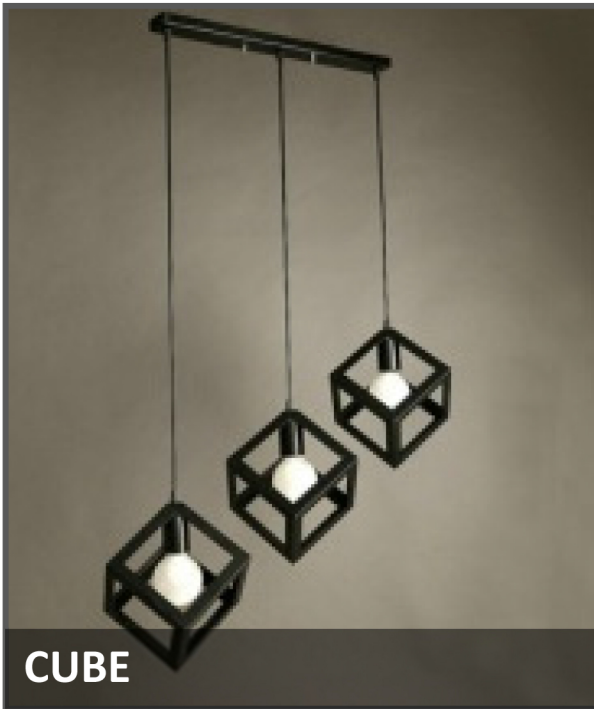

Catalog #		Type
Project		
Comments		Data
Prepared By		

ORDERING INFORMATION

DZ-TPLD20160912-L	SIZE	FINISH	CCT	ELECTRICAL	OPTIONS
	L x W: 6.3" x 6.3"	1 - Black 2 - White	3 - 3000K 4 - 4000K 5 - 5000K 6 - 6000K	1 - 120V 2 - 277V	1 - TRIAC Dim 2 - 0 - 10V

SPECIFICATIONS

DIMENSIONS

Height: 59" Max adjustable
Minimum Height: 6"
Dimensions: 6.3" x 12.6" (Diagonal)

FINISH

Black
Optional: White available on request

ELECTRICAL

Input Voltage: 120V
Wattage: 3x9W
Light Source: LED A19 - 9W
Color Temp. (CCT): 3000K - 6000K
Dimming Type: TRIAC / ELV . (0-10V available on request)