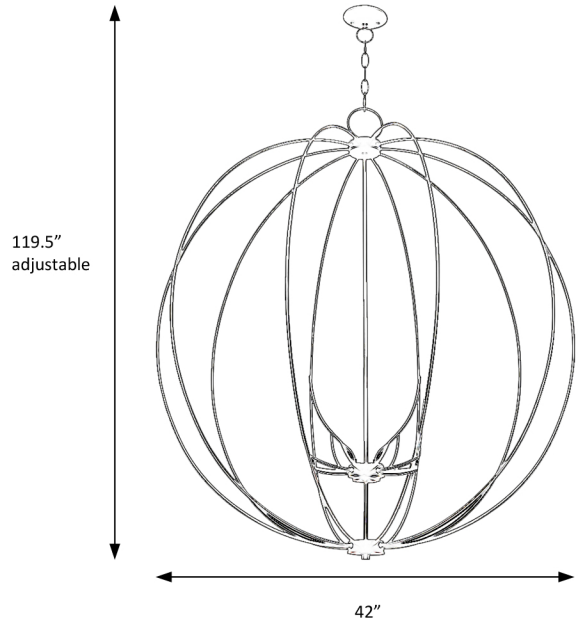

Catalog #		Type
Project		
Comments		Data
Prepared By		

ORDERING INFORMATION

DZ-LT42900	SIZE	FINISH	CCT	ELECTRICAL	OPTIONS
	Dia: 42"	1 - Black	1 - 3000K	1 - 120V	1 - TRIAC Dim
		2 - White	2 - 4000K	2 - 277V	2 - 0 - 10V
		3 - Bronze	3 - 5000K		
			4 - 6000K		

SPECIFICATIONS

DIMENSIONS

Height: 119.5" Max adjustable
 Minimum Height: 47.5"
 Diameters: Ø42" Outer Ring

FINISH

Bronze
 Optional: White available on request

ELECTRICAL

Input Voltage: 120V
 Wattage: 900W
 Light Source: LED Bulb
 Color Temp. (CCT): 3000K - 6000K
 Lumen Output: 15800 lm
 Dimming Type: TRIAC / ELV . (0-10V available on request)