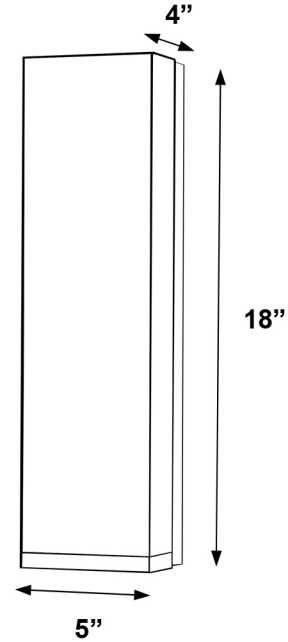

Catalog #		Type
Project		
Comments		Data
Prepared By		

ORDERING INFORMATION

DZ-SA512	SIZE (DxWxH)	FINISH	CCT	ELECTRICAL	DIMMING OPTIONS
	4" x 5" x 18"	1 - Frosted white opal acrylic	1 - 3000K 2 - 4000K 3 - 5000K	120V	Main Dimming

SPECIFICATIONS

DIMENSIONS

Depth: 4"
Width: 5"
Height: 18"

ELECTRICAL

Input Voltage: 120V
Wattage: 14W LED
Light Source: LED E12
Color Temp. (CCT): 3000K - 5000K

ADDITIONAL INFORMATION

Finish: Bronze
Shade finish: Frosted opal white acrylic