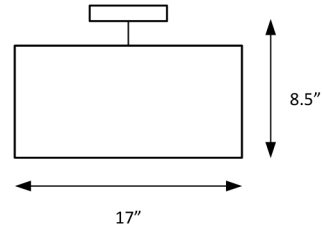

Catalog #		Type
Project		
Comments		Data
Prepared By		

DRUM CEILING LUMINAIRE

ORDERING INFORMATION

DZ-1015	SIZE (DxH)	FINISH	CCT	ELECTRICAL	DIMMING OPTIONS
	17" x 8.5"	1 - Chrome 2 - White	1 - 3000K 2 - 4000K 3 - 5000K	1 - 120V 2 - 277V	1 - TRIAC Dim 2 - FWD Dimming

SPECIFICATIONS

DIMENSIONS

Height: 8.5"
Diameters: Ø17"

OPTIONS

White finishes available on request

ELECTRICAL

Input Voltage: 120V
Wattage: 3 x 15W LED
Light Source: Medium Base
Color Temp. (CCT): 3000K - 5000K
Lumen Output: Up to 3150 lumens
Dimming Type: TRIAC / ELV .