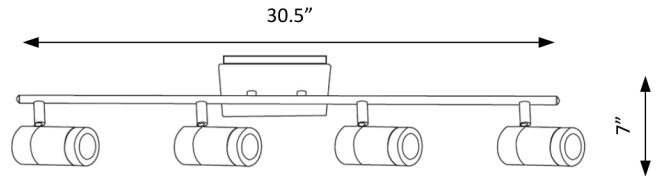

Catalog #		Type
Project		
Comments		Data
Prepared By		

ORDERING INFORMATION

DZ-122TR04CH	SIZE (WxH)	FINISH	CCT	ELECTRICAL	DIMMING OPTIONS
	30.5" x 7"	1 - White 2 - Brushed Steel	1 - 3000K 2 - 4000K 3 - 5000K	1 - 120V 2 - 277V	1 - TRIAC Dim 2 - FWD Dimming

SPECIFICATIONS

DIMENSIONS

Height: 7" MAX
Diameters: 2.5"

ELECTRICAL

Input Voltage: 120V
Wattage: 4 x 6.5W LED
Light Source: Medium Base
Color Temp. (CCT): 3000K - 5000K
Lumen Output: Up to 425 lumens each bulb
Dimming Type: TRIAC / ELV.