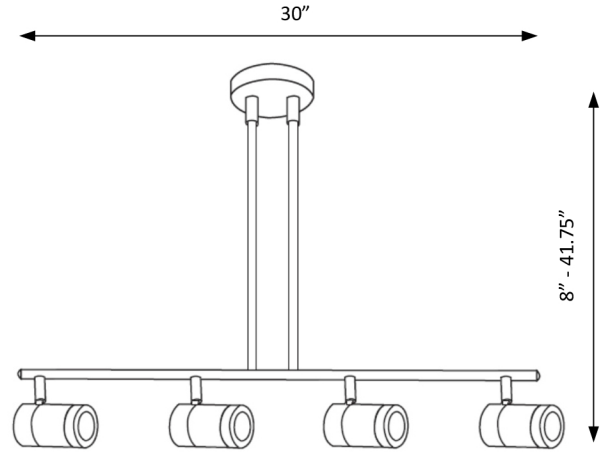

Catalog #		Type
Project		
Comments		Data
Prepared By		

ORDERING INFORMATION

DZ-122TRX4BS	SIZE (WxH)	FINISH	CCT	ELECTRICAL	DIMMING OPTIONS
	30" x 41.75"	1 - White 2 - Brushed Steel	1 - 3000K 2 - 4000K 3 - 5000K	1 - 120V 2 - 277V	1 - TRIAC Dim 2 - FWD Dimming

SPECIFICATIONS

DIMENSIONS

Height: 41.75" MAX
Diameters: 2.5"

ELECTRICAL

Input Voltage: 120V
Wattage: 4 x 6.5W LED
Light Source: Medium Base
Color Temp. (CCT): 3000K - 5000K
Lumen Output: Up to 425 lumens each bulb
Dimming Type: TRIAC / ELV.