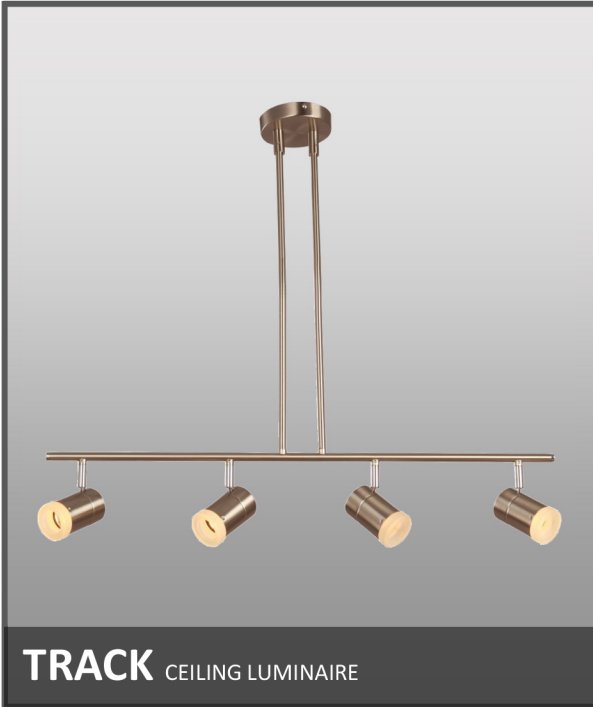

Catalog #		Type
Project		
Comments		Data
Prepared By		

ORDERING INFORMATION

DZ-122TRX4BS	SIZE (WxH)	FINISH	CCT	ELECTRICAL	DIMMING OPTIONS
	30" x 41.75"	1 - White 2 - Brushed Steel	1 - 3000K 2 - 4000K 3 - 5000K	1 - 120V 2 - 277V	1 - TRIAC Dim 2 - FWD Dimming

SPECIFICATIONS

DIMENSIONS

Height: 41.75" MAX
Diameters: 2.5"

ELECTRICAL

Input Voltage: 120V
Wattage: 4 x 6.5W LED
Light Source: Medium Base
Color Temp. (CCT): 3000K - 5000K
Lumen Output: Up to 425 lumens each bulb
Dimming Type: TRIAC / ELV.