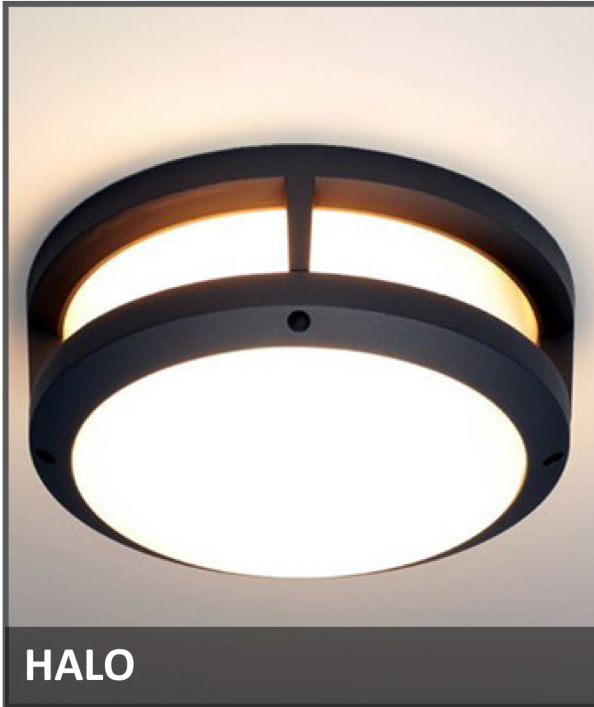

Catalog #		Type
Project		
Comments		Data
Prepared By		

ORDERING INFORMATION

DZ-91156B	SIZE	FINISH	CCT	ELECTRICAL	OPTIONS
	38" x 17"	1 - Black 2 - White 3 - Bronze	1 - 3000K 2 - 4000K 3 - 5000K 4 - 6000K	1 - 120V 2 - 277V	1 - TRIAC Dim 2 - 0 - 10V

SPECIFICATIONS

DIMENSIONS

Height: 55.25" Max adjustable
Minimum Height: 25.25"

FINISH

Bronze
Optional: White available on request

ELECTRICAL

Input Voltage: 120V
Wattage: 1050W
Light Source: LED Bulb
Color Temp. (CCT): 3000K - 6000K
Lumen Output: 20160 lm
Dimming Type: TRIAC / ELV . (0-10V available on request)