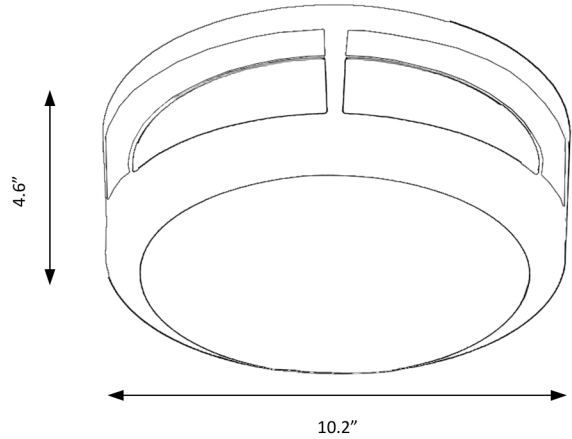

Catalog #		Type
Project		
Comments		Data
Prepared By		

ORDERING INFORMATION

DZ-91156B	SIZE	FINISH	CCT	ELECTRICAL	OPTIONS
	38" x 17"	1 - Black 2 - White 3 - Bronze	1 - 3000K 2 - 4000K 3 - 5000K 4 - 6000K	1 - 120V 2 - 277V	1 - TRIAC Dim 2 - 0 - 10V

SPECIFICATIONS

DIMENSIONS

Height: 55.25" Max adjustable
Minimum Height: 25.25"

FINISH

Bronze
Optional: White available on request

ELECTRICAL

Input Voltage: 120V
Wattage: 1050W
Light Source: LED Bulb
Color Temp. (CCT): 3000K - 6000K
Lumen Output: 20160 lm
Dimming Type: TRIAC / ELV . (0-10V available on request)