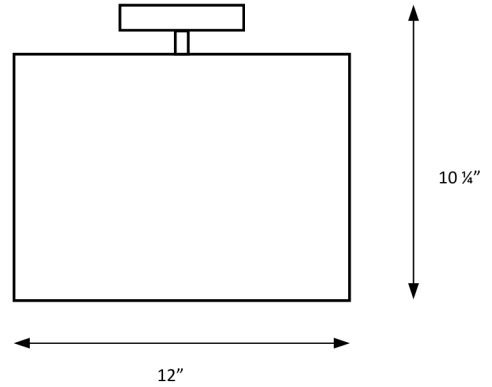

Catalog #		Type
Project		
Comments		Data
Prepared By		

DRUM CEILING LUMINAIRE

ORDERING INFORMATION

DZ-DVP901	SIZE (DxH)	FINISH	CCT	ELECTRICAL	DIMMING OPTIONS
	12" x 10 ¼"	1 - Oil rubbed Bronze 2 - Buffed Nickle 3 - Chrome 4 - Graphite	1 - 3000K 2 - 4000K 3 - 5000K	1 - 120V 2 - 277V	1 - TRIAC Dim 2 - FWD Dimming

SPECIFICATIONS

DIMENSIONS

Height: 10 ¼"
Diameters: Ø12"

OPTIONS

Chrome finishes available on request

ELECTRICAL

Input Voltage: 120V
Wattage: 2 x 15W LED
Light Source: Medium Base
Color Temp. (CCT): 3000K - 5000K
Lumen Output: Up to 2100 lumens
Dimming Type: TRIAC / ELV .