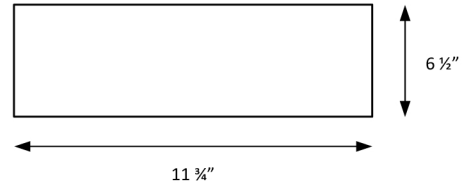

Catalog #		Type
Project		
Comments		Data
Prepared By		

DRUM CEILING LUMINAIRE

ORDERING INFORMATION

DZ-FM6252	SIZE (DxH)	FINISH	CCT	ELECTRICAL	DIMMING OPTIONS
	11 3/4" x 6 1/2"	1 - Chrome 2 - White	1 - 3000K 2 - 4000K 3 - 5000K	1 - 120V 2 - 277V	1 - TRIAC Dim 2 - FWD Dimming

SPECIFICATIONS

DIMENSIONS

Height: 6 1/2"
Diameters: Ø11 3/4"

OPTIONS

White finishes available on request

ELECTRICAL

Input Voltage: 120V
Wattage: 3 x 15W LED
Light Source: Medium Base
Color Temp. (CCT): 3000K - 5000K
Lumen Output: Up to 3150 lumens
Dimming Type: TRIAC / ELV .