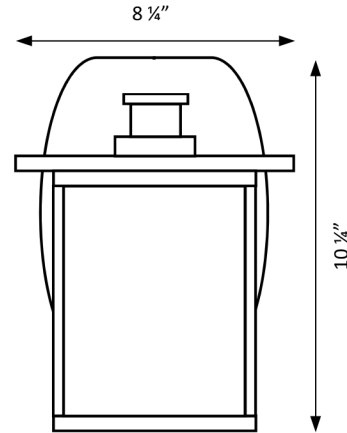

Catalog #		Type
Project		
Comments		Data
Prepared By		

ORDERING INFORMATION

DZ-IOL236	SIZE (WxH)	FINISH	CCT	ELECTRICAL	DIMMING OPTIONS
	8 ¼" x 10 ¼"	1 - Black 2 - White	1 - 3000K 2 - 4000K 3 - 5000K	1 - 120V 2 - 277V	1 - TRIAC Dim 2 - FWD Dimming

SPECIFICATIONS

DIMENSIONS

Height: 10 ¼"
Diameters: 9"

ELECTRICAL

Input Voltage: 120V
Wattage: 1 x 6.5W LED
Light Source: Medium Base
Color Temp. (CCT): 3000K - 5000K
Lumen Output: Up to 425 lumens each bulb
Dimming Type: TRIAC / ELV.

OPTIONS

White finishes available on request

ADDITIONAL INFORMATION

Glass size: 4" W x 6" H
Backplate size: 4 ¾" W x 7 ½" H
Shade: seeded & frosted glass