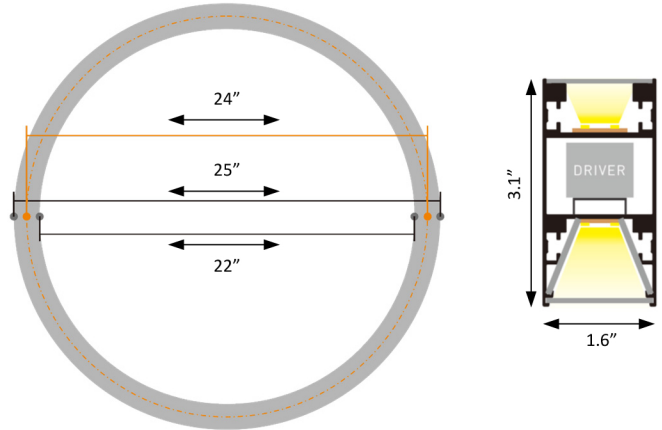

Catalog #		Type
Project		
Comments		Data
Prepared By		

ORDERING INFORMATION

DZ-LU4080	SIZE	FINISH	CCT	ELECTRICAL	OPTIONS
	25"×1.6"×3.1"	1 - Silver 2 - White 3 - Black	1 - 3000K 2 - 4000K 3 - 5000K 4 - 6000K	1 - 120V 2 - 277V	1 - TRIAC Dim 2 - 0 - 10V

SPECIFICATIONS

DIMENSIONS

Height: 47" Max adjustable
Minimum Height: 6"
Diameters: Ø25"

FINISH

Silver
Optional: White available on request

ELECTRICAL

Input Voltage: 120V
Wattage: 28W
Light Source: LED Bulb
Color Temp. (CCT): 3000K - 6000K
Lumen Output: 2545 lm
Dimming Type: TRIAC / ELV . (0-10V available on request)