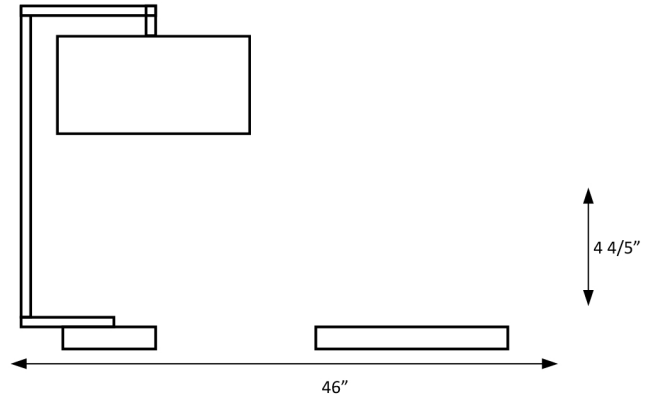

Catalog #		Type
Project		
Comments		Data
Prepared By		

ORDERING INFORMATION

DZ-LV232	SIZE (WxH)	FINISH	CCT	ELECTRICAL	DIMMING OPTIONS
	8"x5"	1 - Satin Nickel	1 - 3000K 2 - 4000K 3 - 5000K	1 - 120V	1 - TRIAC Dim 2 - FWD Dimming

SPECIFICATIONS

DIMENSIONS

Length: 46"
Height: 4 4/5"

ELECTRICAL

Input Voltage: 120V
Wattage: 23W LED
Light Source: Solid State Integral LED
Color Temp. (CCT): 3000K - 5000K
Lumen Output: Up to 1950 lumens
Dimming Type: TRIAC / ELV .

ADDITIONAL INFORMATION

Material: White hardback shade
(1) medium base socket
(1) on/off rocker switch on base
(1) power outlet on base
8' black cord.
USB port version available