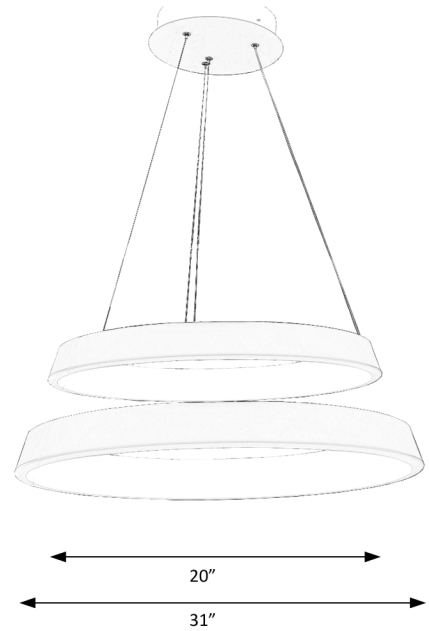

|             |  |      |
|-------------|--|------|
| Catalog #   |  | Type |
| Project     |  |      |
| Comments    |  | Data |
| Prepared By |  |      |

47"  
adjustable

## ORDERING INFORMATION

| DZ-TPLD20110928 | SIZE     | FINISH     | CCT       | ELECTRICAL | OPTIONS       |
|-----------------|----------|------------|-----------|------------|---------------|
|                 | Dia: 31" | 1 - Black  | 3 - 3000K | 1 - 120V   | 1 - TRIAC Dim |
|                 |          | 2 - White  | 4 - 4000K | 2 - 277V   | 2 - 0 - 10V   |
|                 |          | 3 - Custom | 5 - 5000K |            |               |
|                 |          |            | 6 - 6000K |            |               |

### DIMENSIONS

Height: 47" Max adjustable  
 Minimum Height: 6"  
 Diameters: Ø31" Outer Ring