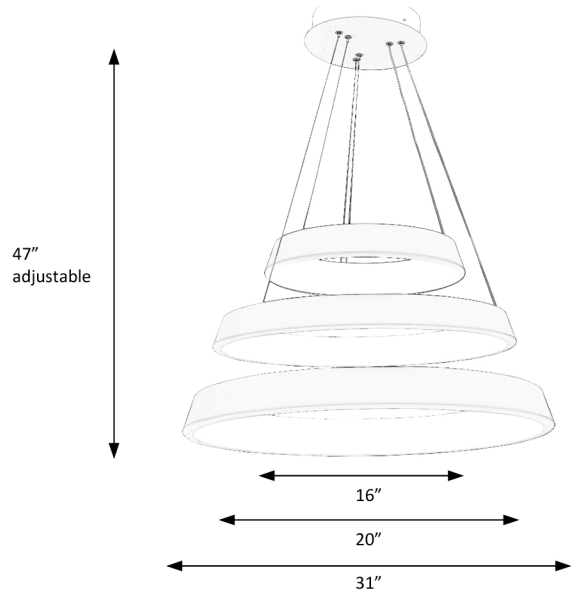

Catalog #		Type
Project		
Comments		Data
Prepared By		

ORDERING INFORMATION

DZ-TPLD20110928	SIZE	FINISH	CCT	ELECTRICAL	OPTIONS
	Dia: 31"	1 - Black	3 - 3000K	1 - 120V	1 - TRIAC Dim
		2 - White	4 - 4000K	2 - 277V	2 - 0 - 10V
		3 - Custom	5 - 5000K		
			6 - 6000K		

SPECIFICATIONS

DIMENSIONS

Height: 47" Max adjustable
 Minimum Height: 6"
 Diameters: Ø31" Outer Ring

FINISH

Matt white
 Optional: White available on request

ELECTRICAL

Input Voltage: 120V
 Wattage: 150W
 Light Source: Solid State Integral LED
 Color Temp. (CCT): 3000K - 6000K
 Lumen Output: 11250 lm
 Dimming Type: TRIAC / ELV . (0-10V available on request)