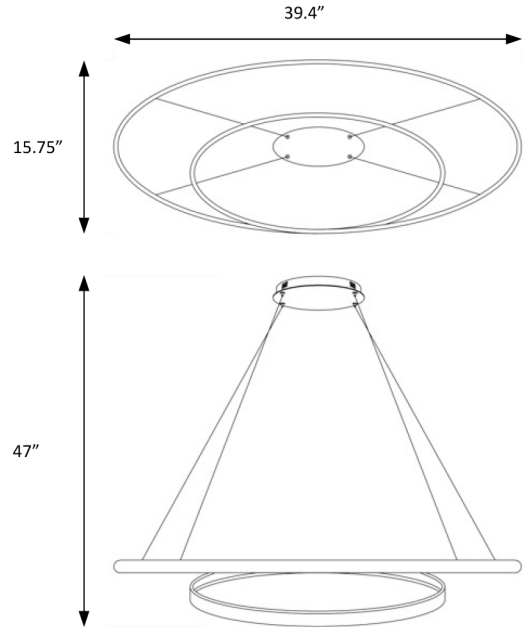

| | | |
|-------------|--|------|
| Catalog # | | Type |
| Project | | |
| Comments | | Data |
| Prepared By | | |

ORDERING INFORMATION

| DZ-MP57054-A | FINISH | CCT | ELECTRICAL | OPTIONS |
|--------------|--------------------------|--------------------------------------|----------------------|------------------------------|
| | 1 - Chrome 2 - Custom | 1 - 3000K 2 - 3500K 3 - Custom | 1 - 120V 2 - 277V | 1 - TRIAC Dim 2 - 0 - 10V |

SPECIFICATIONS

DIMENSIONS:

H: 47"
D: 39.4" x 15.75"

LED:

LED - Integrated
40W 2000 lm

STYLE:

Ultra Modern LED, Designer

FINISH: