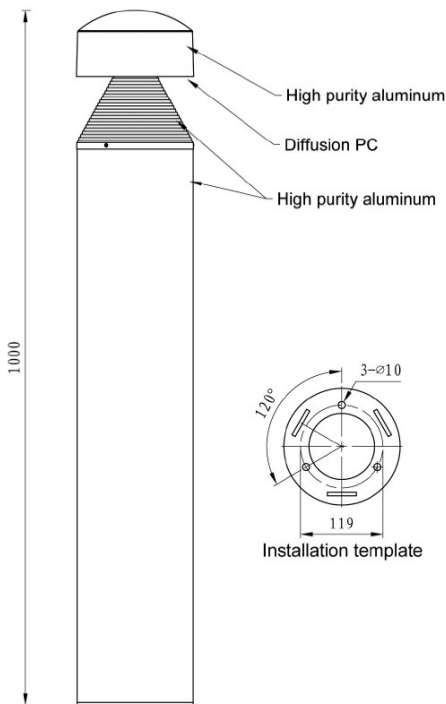

Catalog # Type		Type
Project		
Comments		Date
Prepared by		

Product Specification	25W Bollard Light
Mode	IL-C13BS
CCT	4000K
Material	Aluminum
Dimensions	39.37" H x 6.61" D
CRI	≥ 75
Finishes	Black, Bronze
Wattages	25W
Input Voltage	100-277VAC
Dimming	1-10V Dimming Standard
IP	IP65
Lumens/ wattage	120lm
Working Temperature	-30°C to + 50°C (-22 °F to 122°F)
Certification	ETL Listed
Warranty	3 years

Certification Information

4000K

DIMENSIONS

ORDERING INFORMATION

Model	Style	Wattage	Lumens	Color Temperature	CRI	Beam	Finish
IL-C13BS	R - Round	1-25W	1250lm	4K-4000K	1 - >75	1 - 120	1 - Black 2 - Bronze