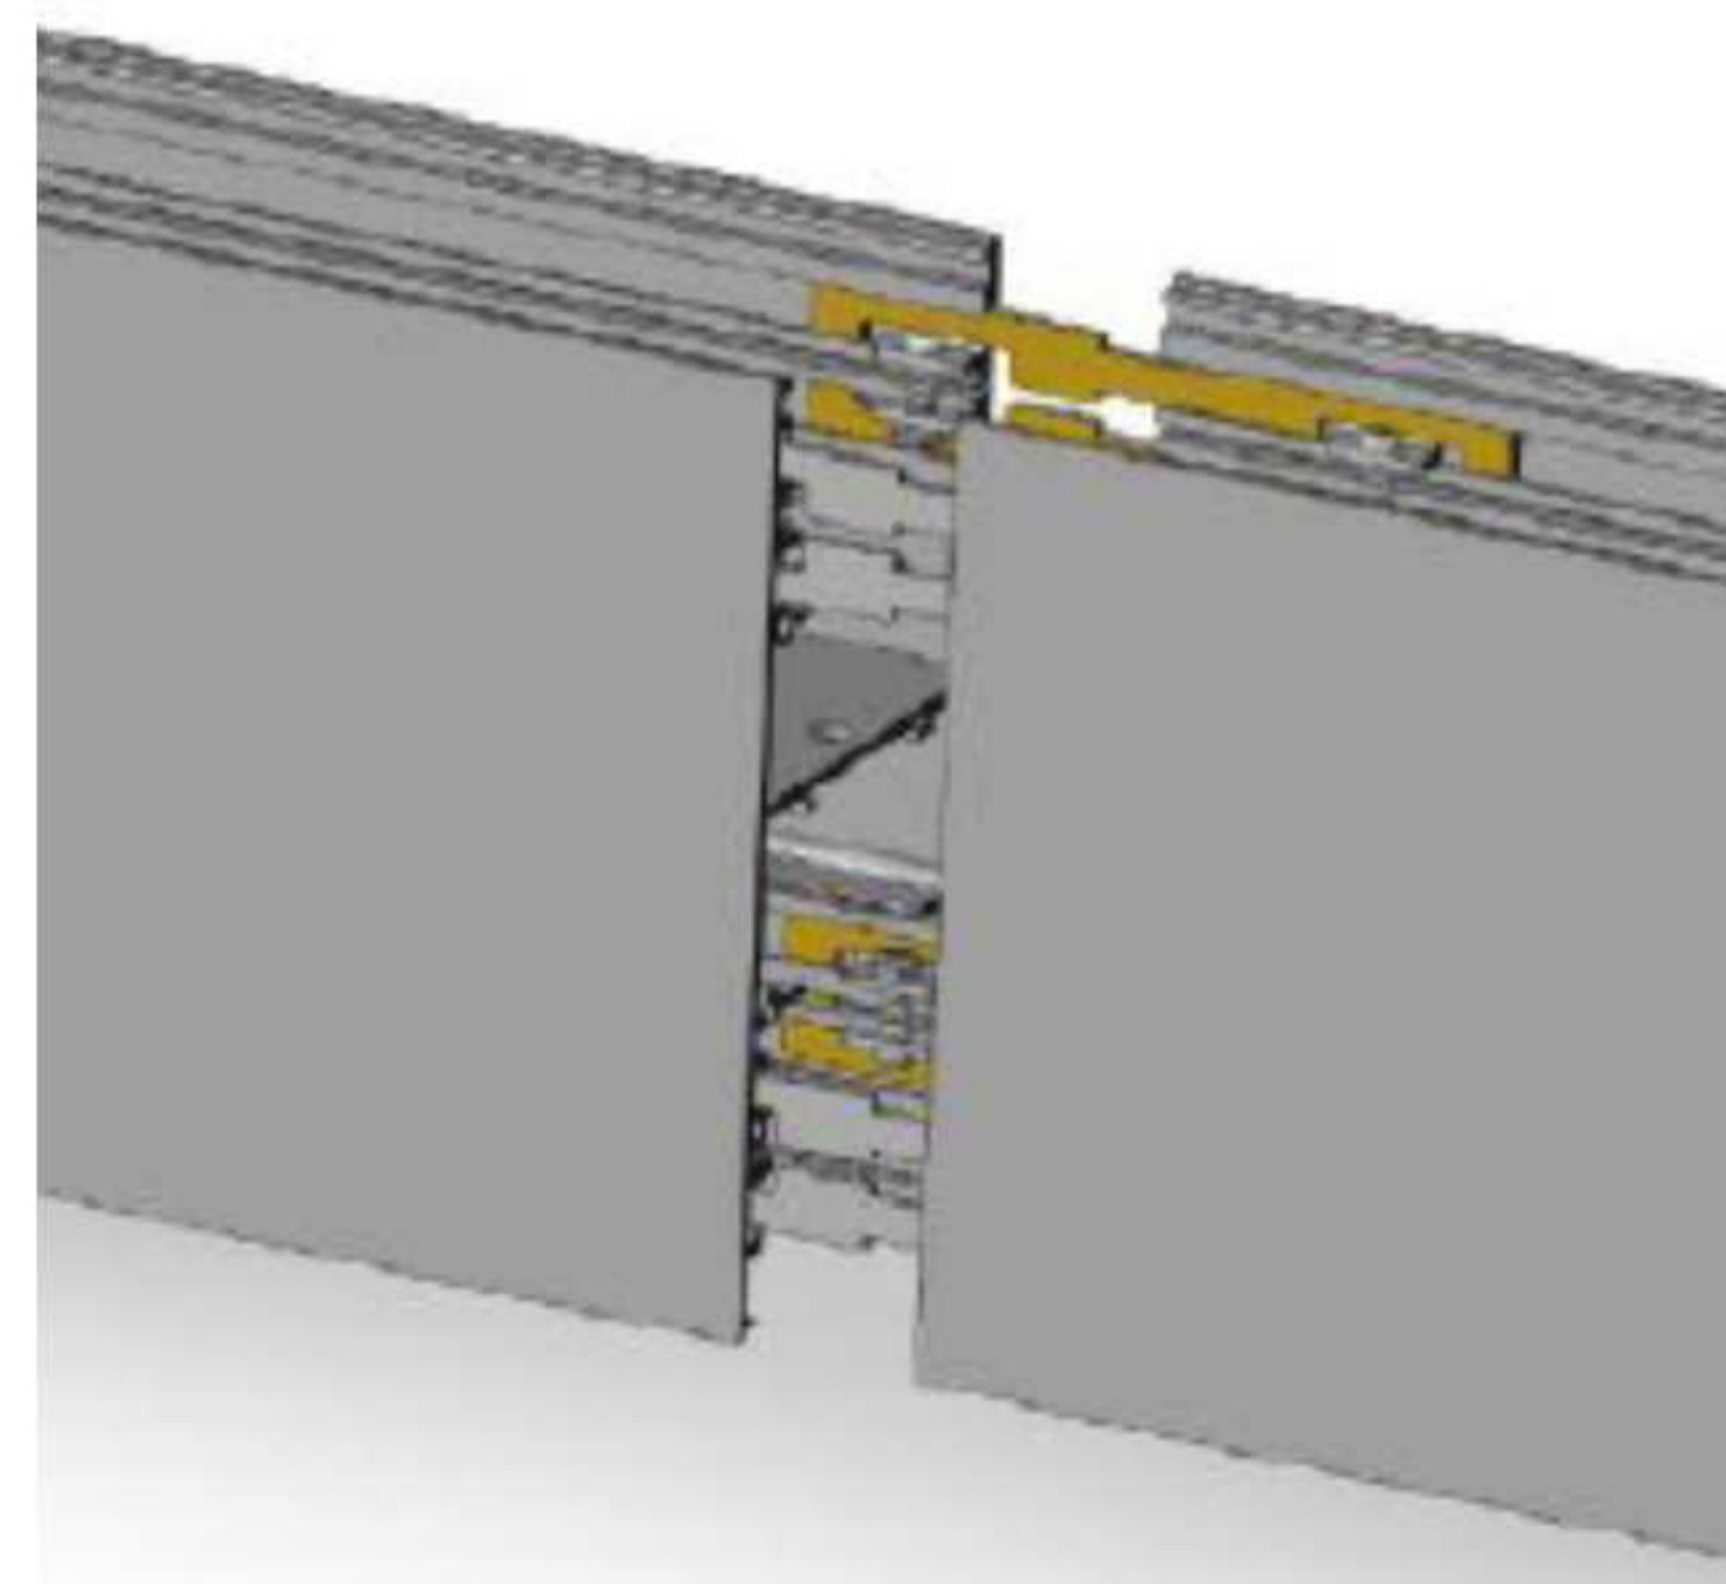

straight connection: