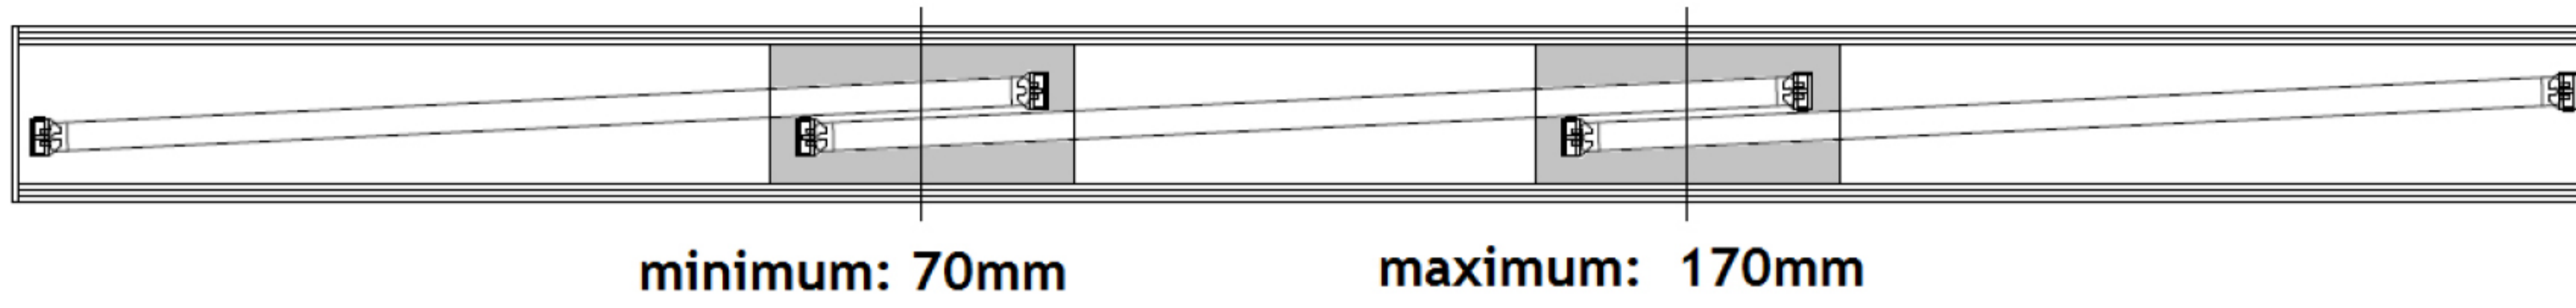

**Cutout sizes @ the ceiling**

Recessed with trim		Recessed TRIMLESS	
Fitting sizes(mm)	cutout hole size(mm)	Fitting sizes (mm)	cutout hole size (mm)
612*(95/112)*80	602*100	600*95*80	600*95
912*(95/112)*80	902*100	900*95*80	900*95
1212*(95/112)*80	1202*100	1200*95*80	1200*95
1512*(95/112)*80	1502*100	1500*95*80	1500*95

Optional diffusers for T5 tubes version:

How to achieve the shadow-free solution by adoption of T5 tubes?

T5 tubes overlapped at reasonable distance.

See below

**Please contact us, in case you need customize other linear lighting fixtures**