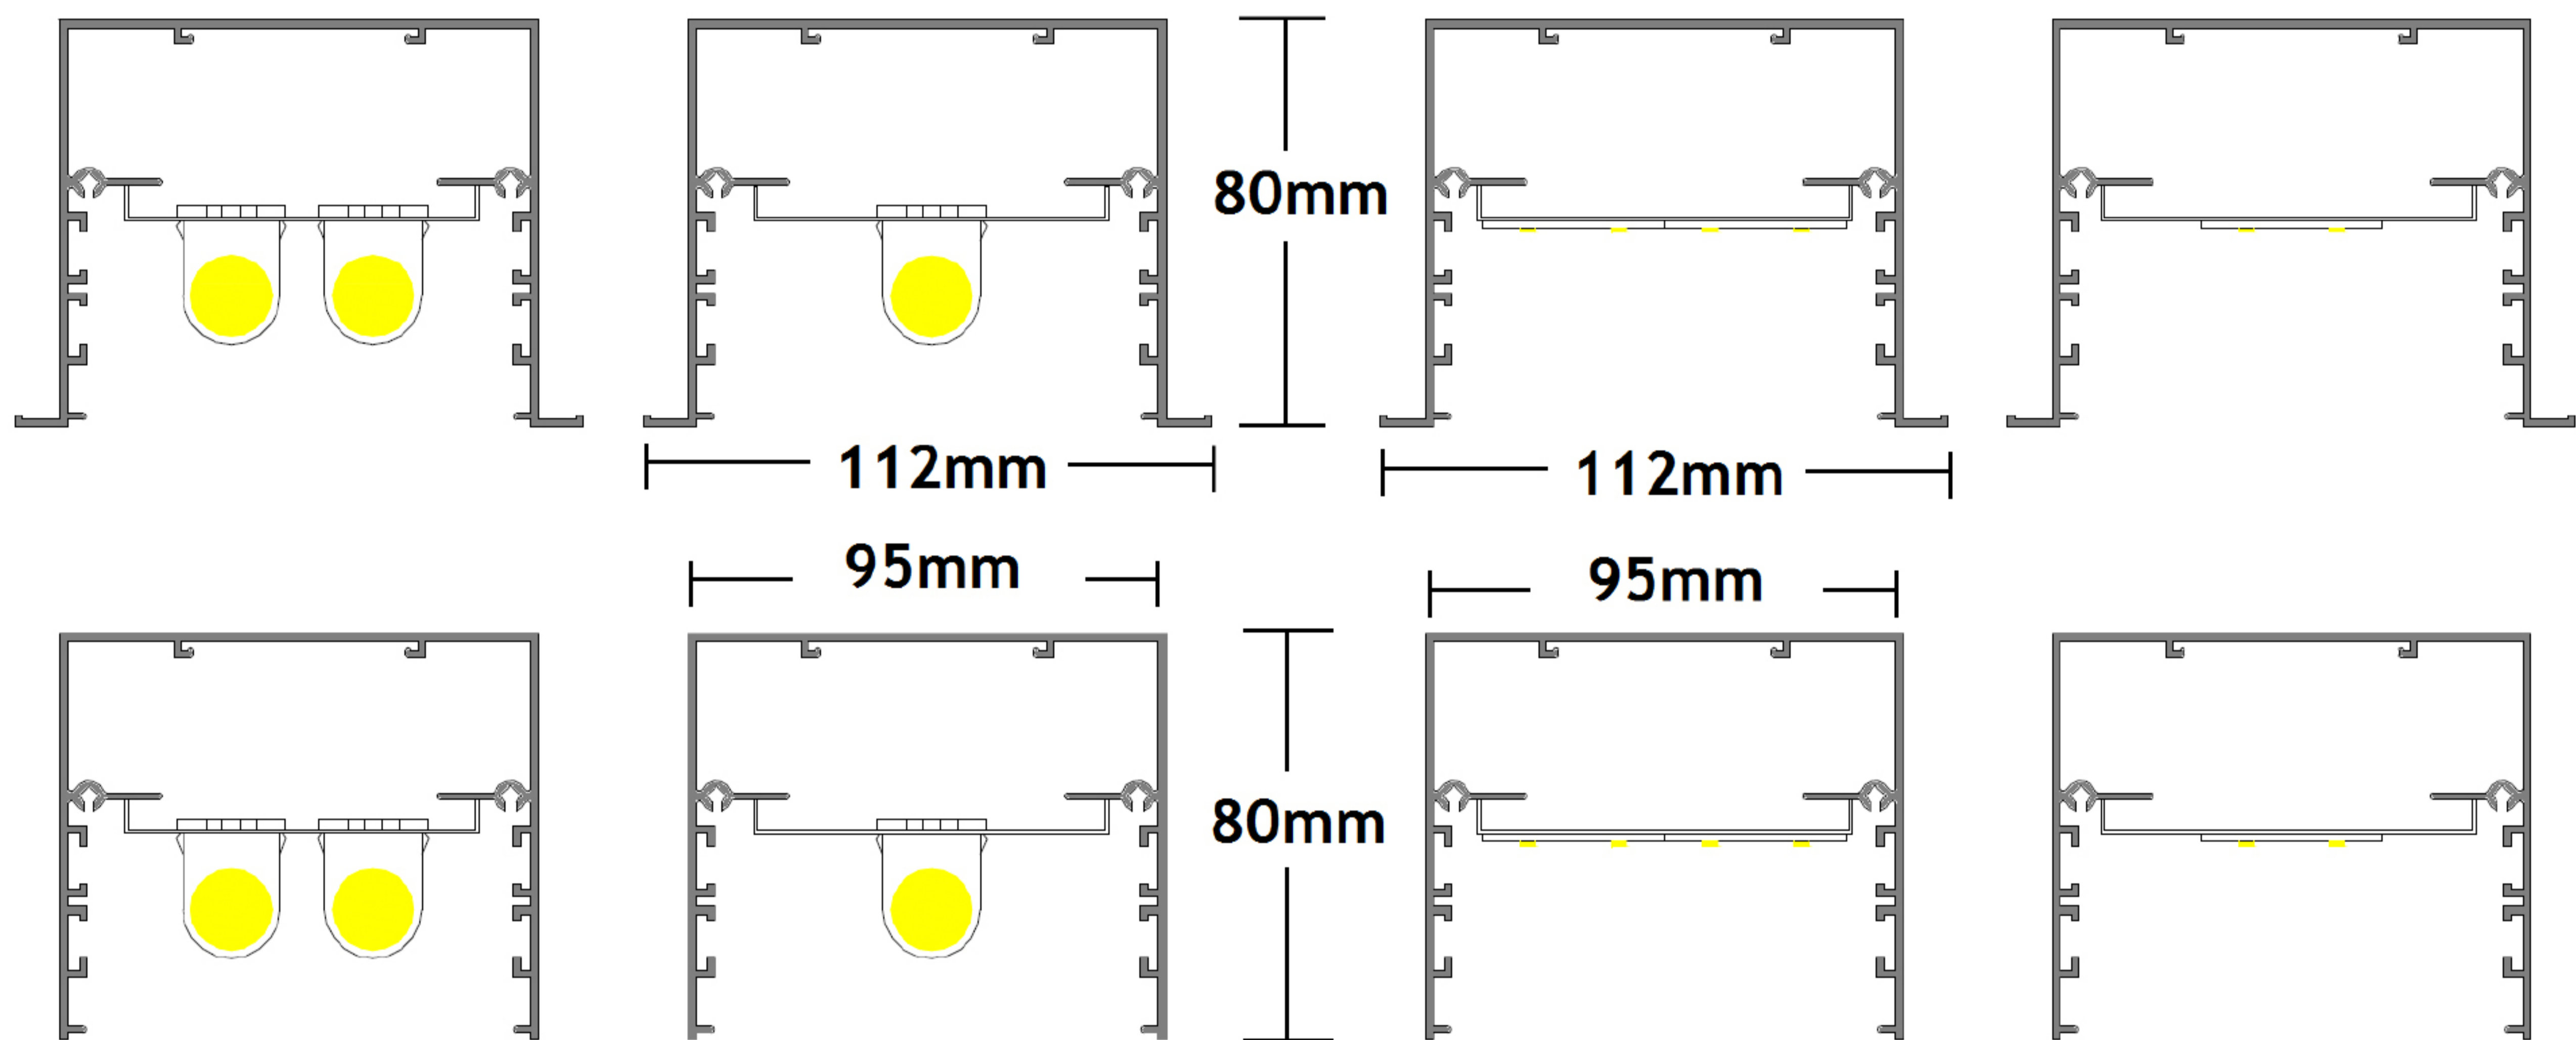

Connection:

90 degree connection:

straight connection: